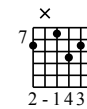

Can't Buy me Love

Jazz Guitar Chord Comping

Music by Beatles, arrangement by Brae Lewis/JamAlong Music 2018

C7

C6

Caddb13

C6

C7

1

TAB

F9

F7b9

C7

C6

C7

Abdim