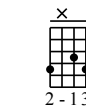

Can't Buy me Love

Jazz Guitar Chord Comping

Music by Beatles, arrangement by Brae Lewis/JamAlong Music 2018

C7

C6

Caddb13

C6

C7

1

TAB

F9

F7b9

C7

C6

C7

Abdim