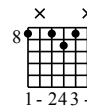

Can't Buy me Love

Jazz Guitar Chord Comping

Music by Beatles, arrangement by Brae Lewis/JamAlong Music 2018

C7

C6

Caddb13

C6

C7

1

TAB

F9

F7b9

C7

C6

C7

Abdim