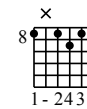

Can't Buy me Love

Jazz Guitar Chord Comping

Music by Beatles, arrangement by Brae Lewis/JamAlong Music 2018

C7

C6

Caddb13

C6

C7

1

TAB

F9

F7b9

C7

C6

C7

Abdim